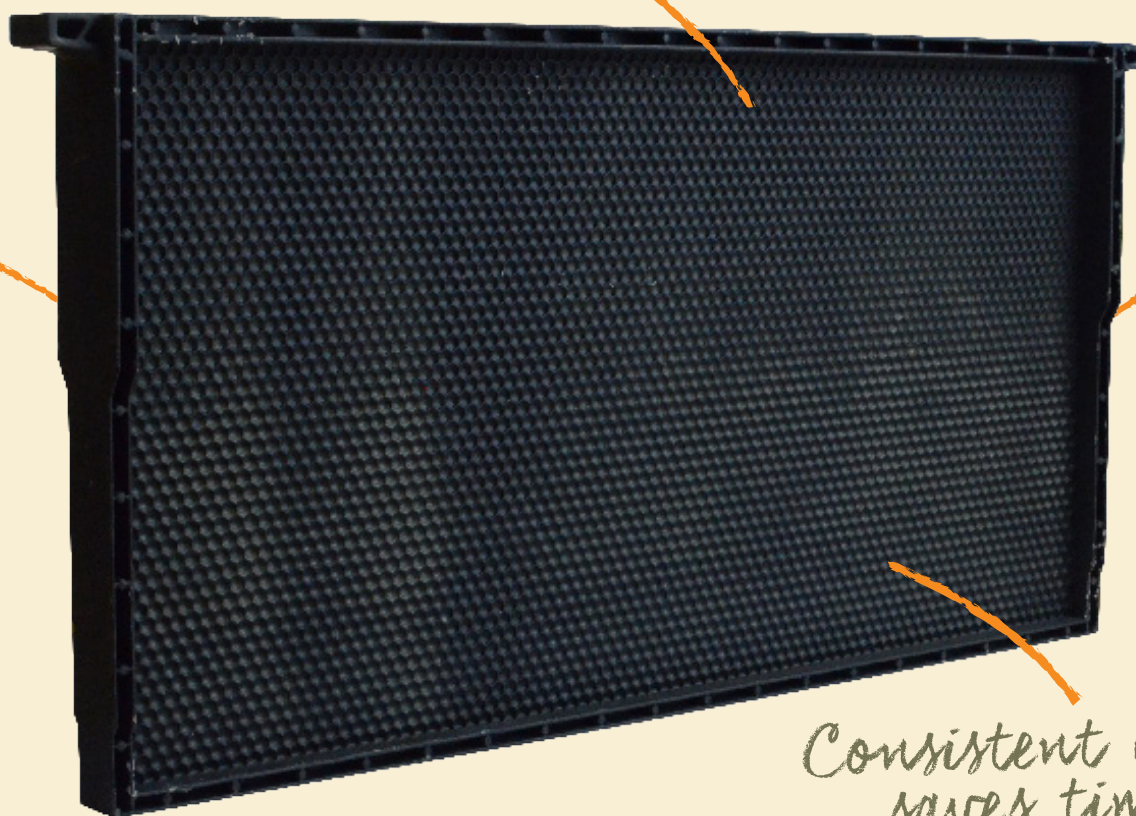

# Beetek

## Waxed Frames

*Bees love to build  
on our wax*

*Consistent waxing  
saves time &  
wastage*

- 100% virgin food grade resin
- Robust and durable design
- Precision sprayed with 30g heat-treated New Zealand beeswax
- Made in New Zealand
- Black frames show larvae easily
- Features (yearly) production date stamps
- Custom frame colours & branding available

It must be said, all frames are NOT equal. By using Beetek pre-waxed frames, not only will you save time, but you'll prevent your precious beeswax resource from being wasted.

Beetek waxed frames have been sprayed using a sophisticated process, developed over time to deliver pinpoint precision waxing on both sides of your frame for consistent honeycomb build up.

# Product Information

Order Code / SKU	FRAPFWAX30GAUS
Description	Beetek Full Depth Hoffman Plastic Frame - Waxed
Material	100% virgin food grade resin
Carton Quantity	54
Pallet Quantity	864

Order Code / SKU	FRAP3WAX30GAUS
Description	Beetek 3/4 Depth Waxed Plastic Hoffman Frame
Material	100% virgin food grade resin
Carton Quantity	75
Pallet Quantity	1200